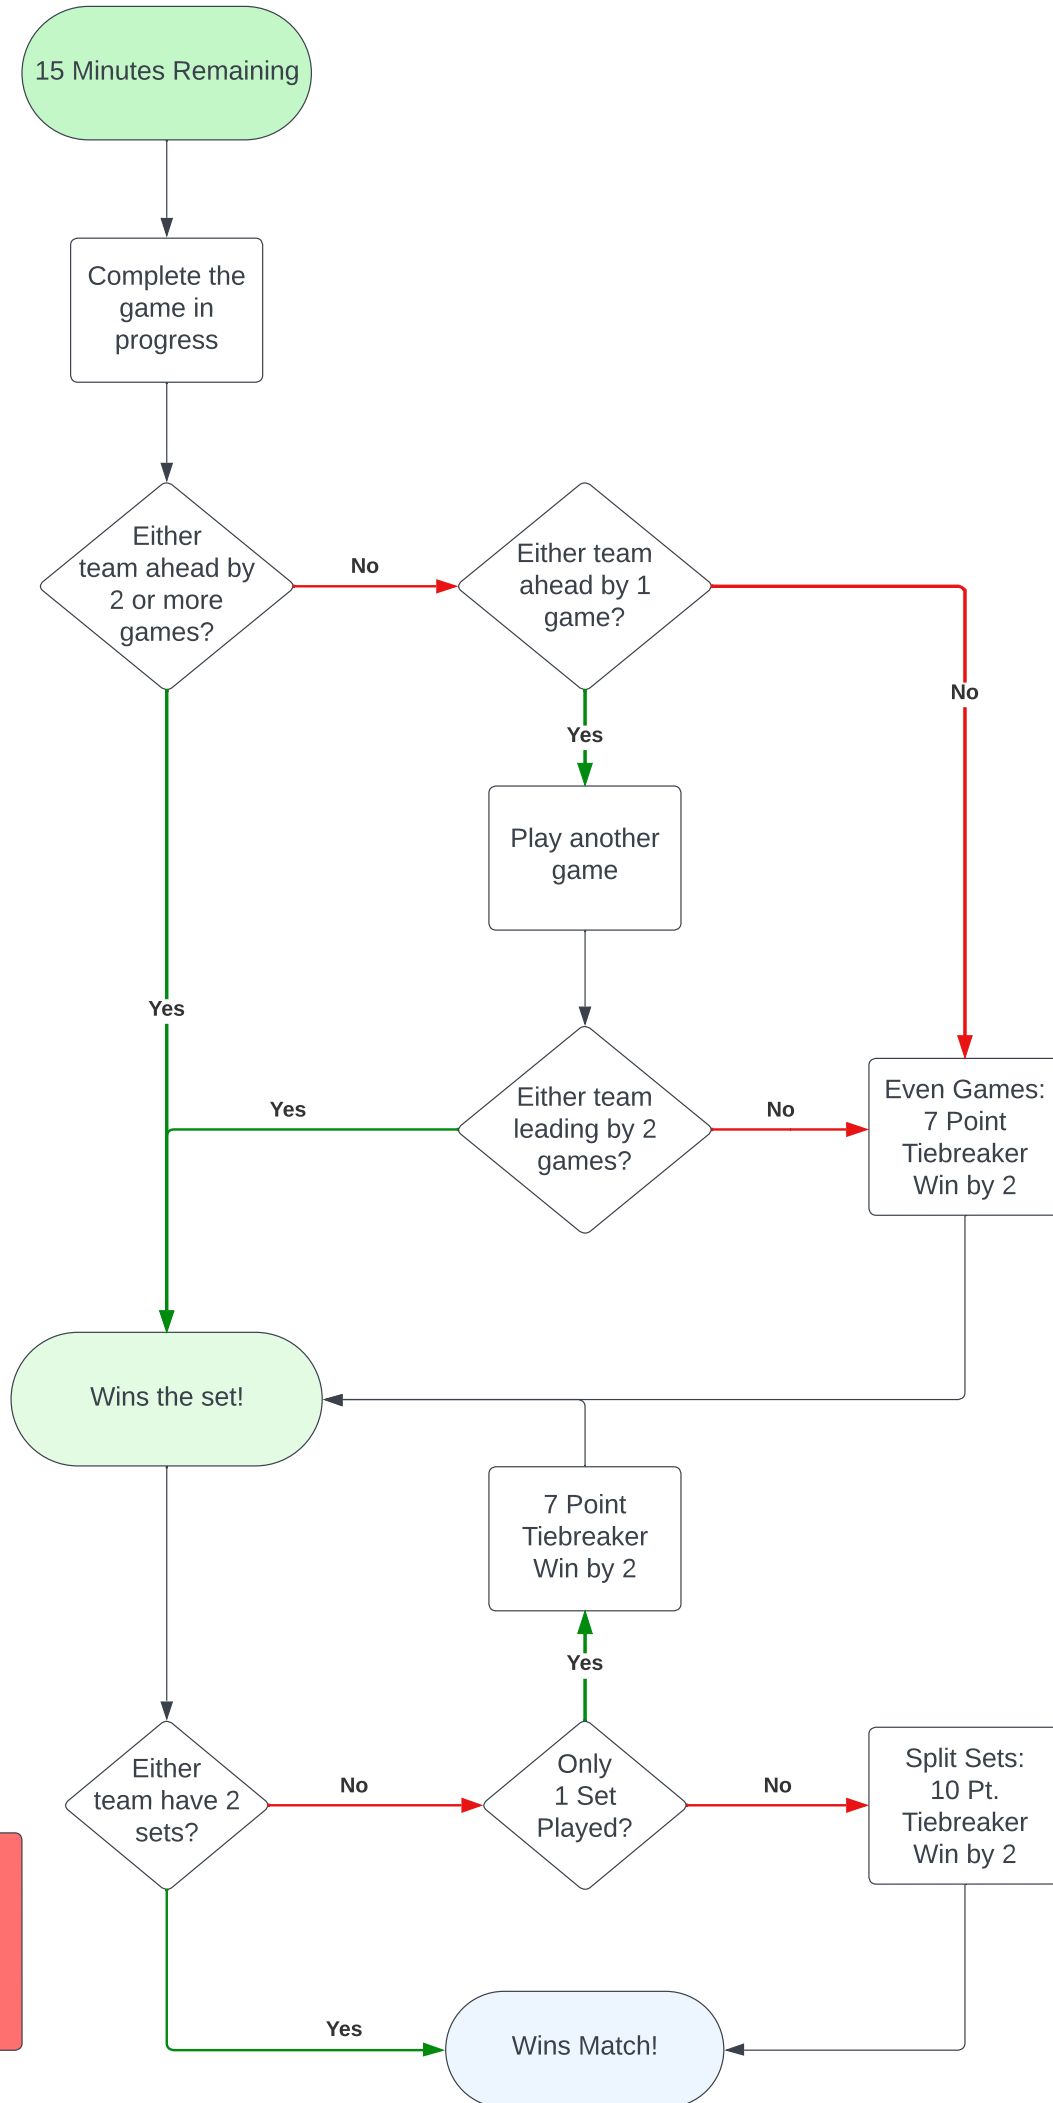

Procedure to End Timed Matches

• If Tied and Out of Time: Play Sudden Death Point to determine winner